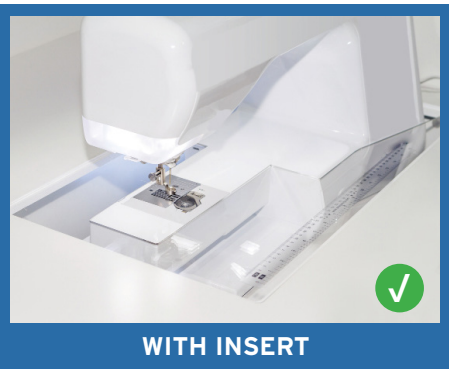

WITH INSERT