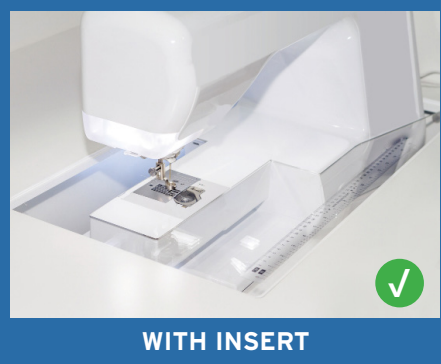

WITH INSERT