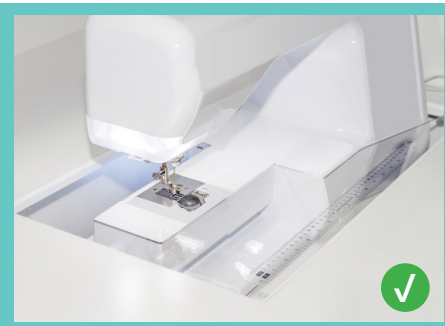

WITH INSERT